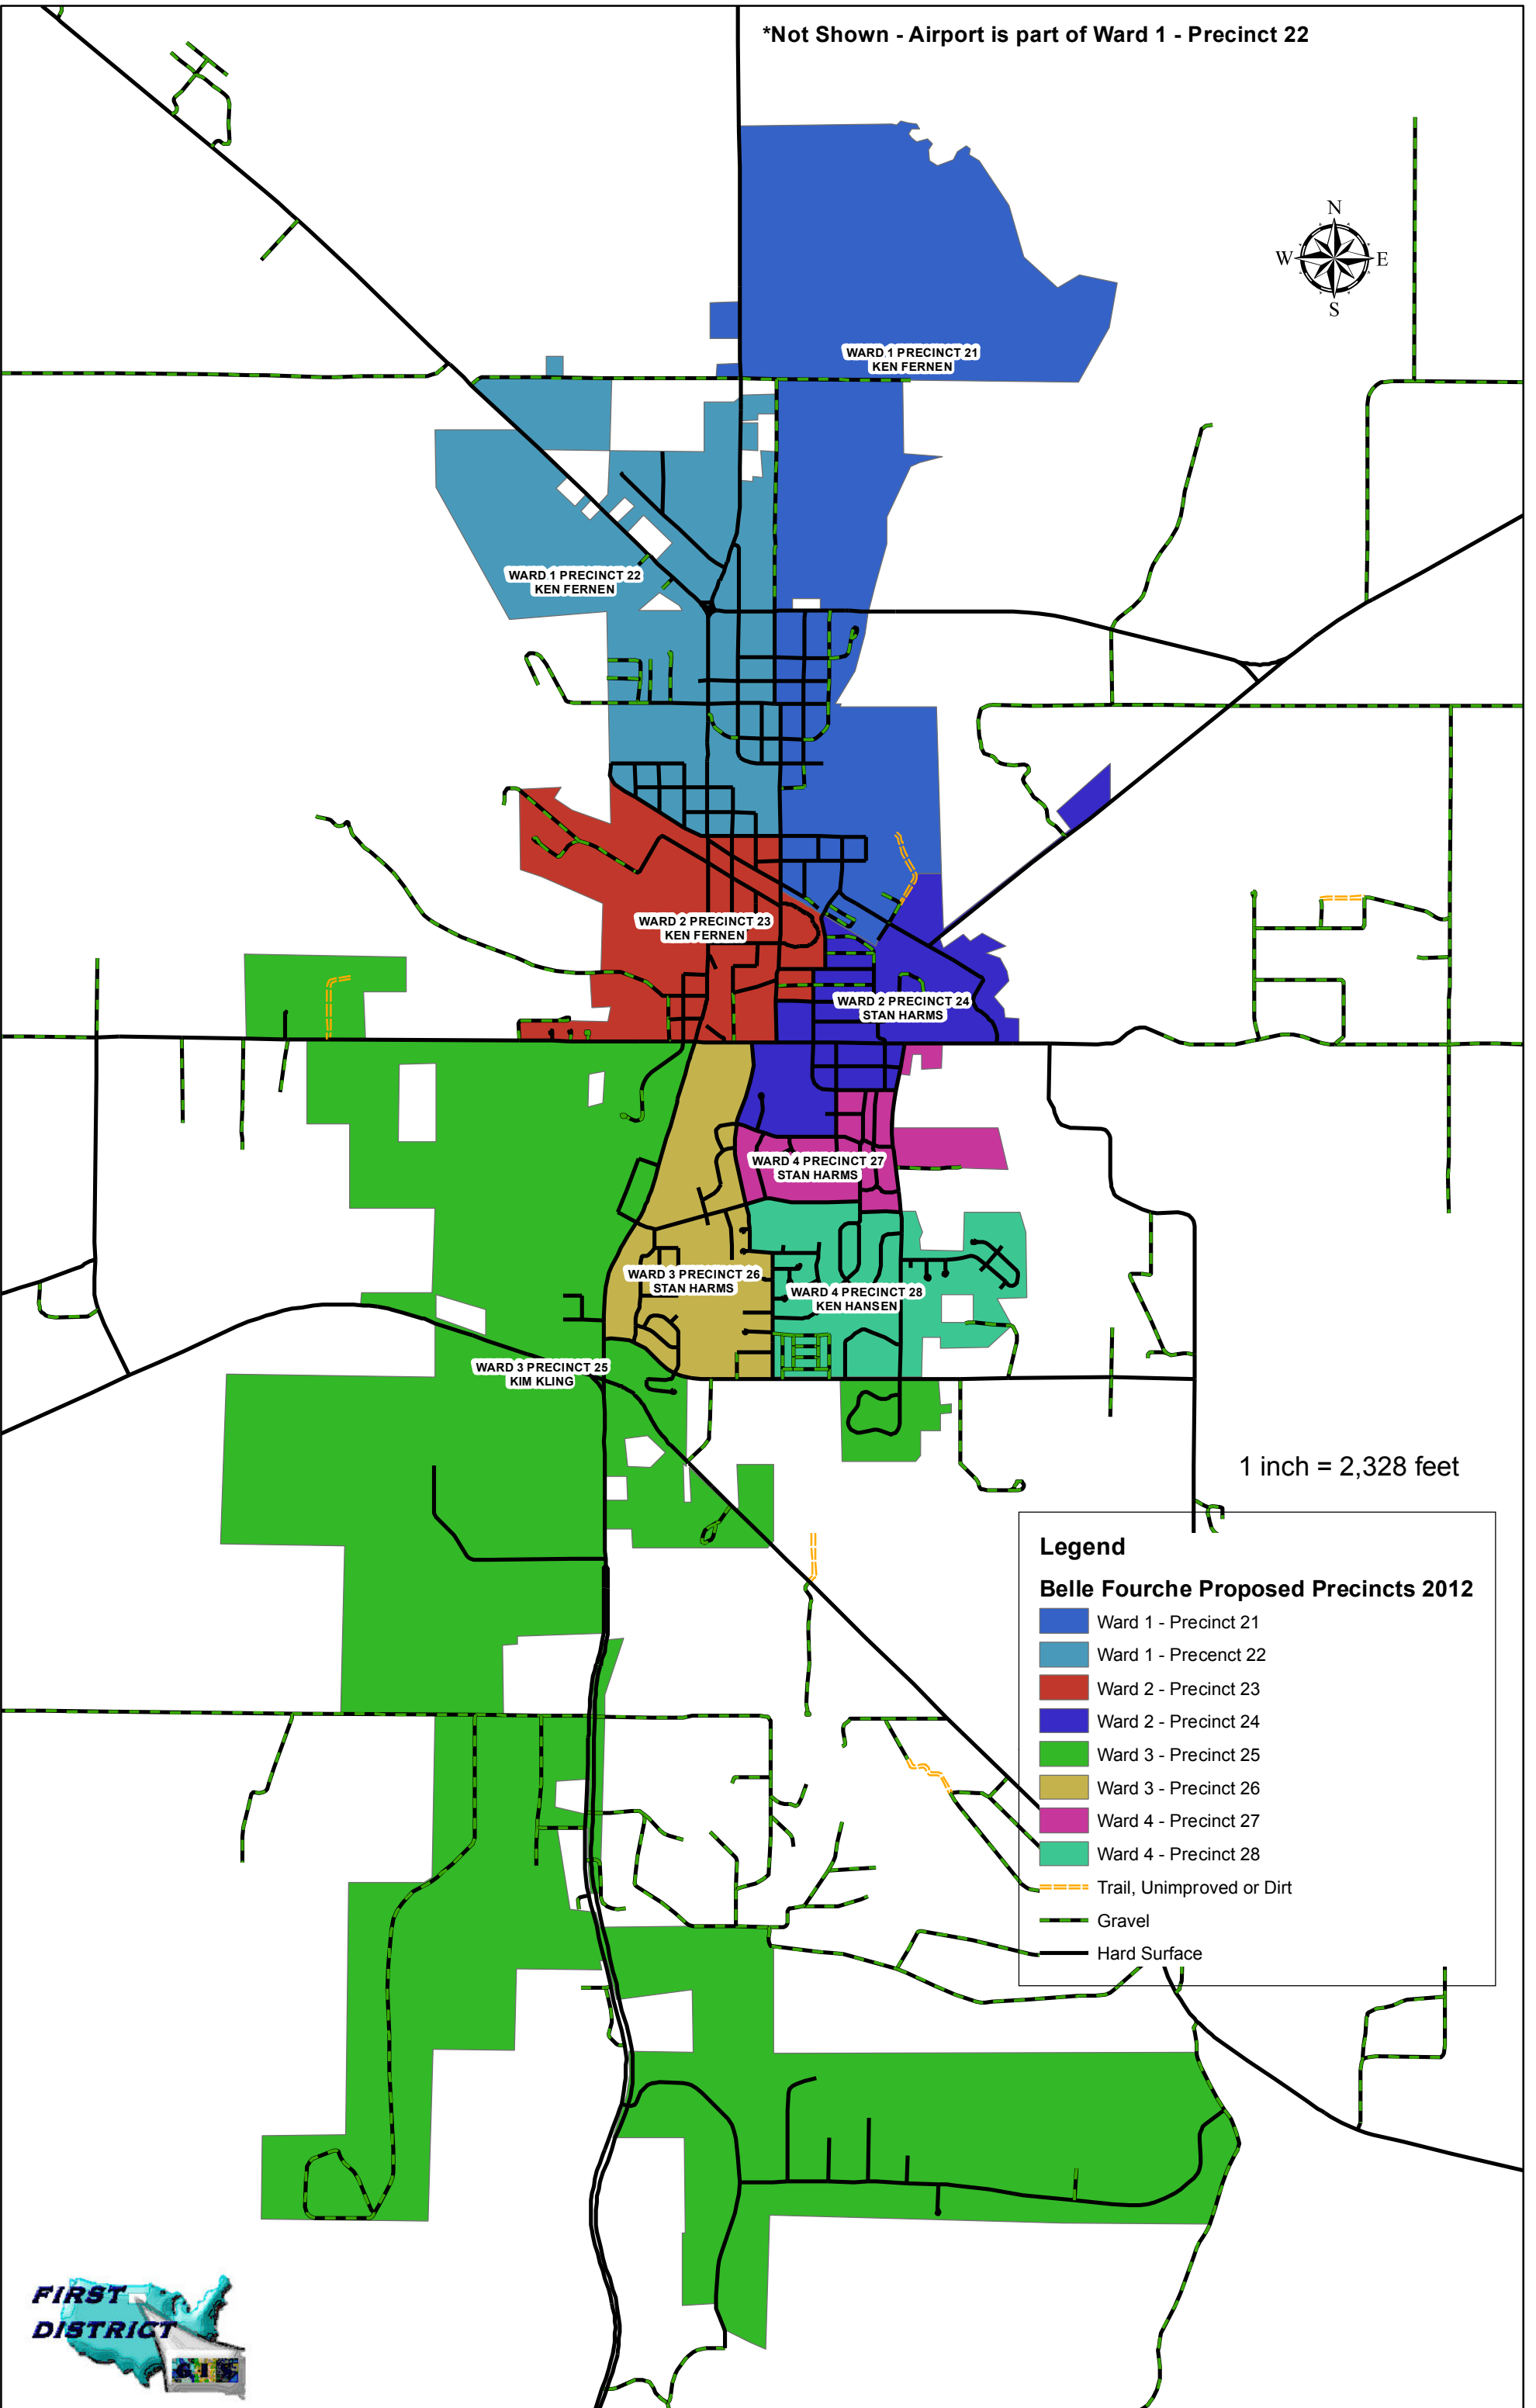

\*Not Shown - Airport is part of Ward 1 - Precinct 22

1 inch = 2,328 feet

**Legend**

**Belle Fourche Proposed Precincts 2012**

- Ward 1 - Precinct 21
- Ward 1 - Precinct 22
- Ward 2 - Precinct 23
- Ward 2 - Precinct 24
- Ward 3 - Precinct 25
- Ward 3 - Precinct 26
- Ward 4 - Precinct 27
- Ward 4 - Precinct 28
- Trail, Unimproved or Dirt
- Gravel
- Hard Surface