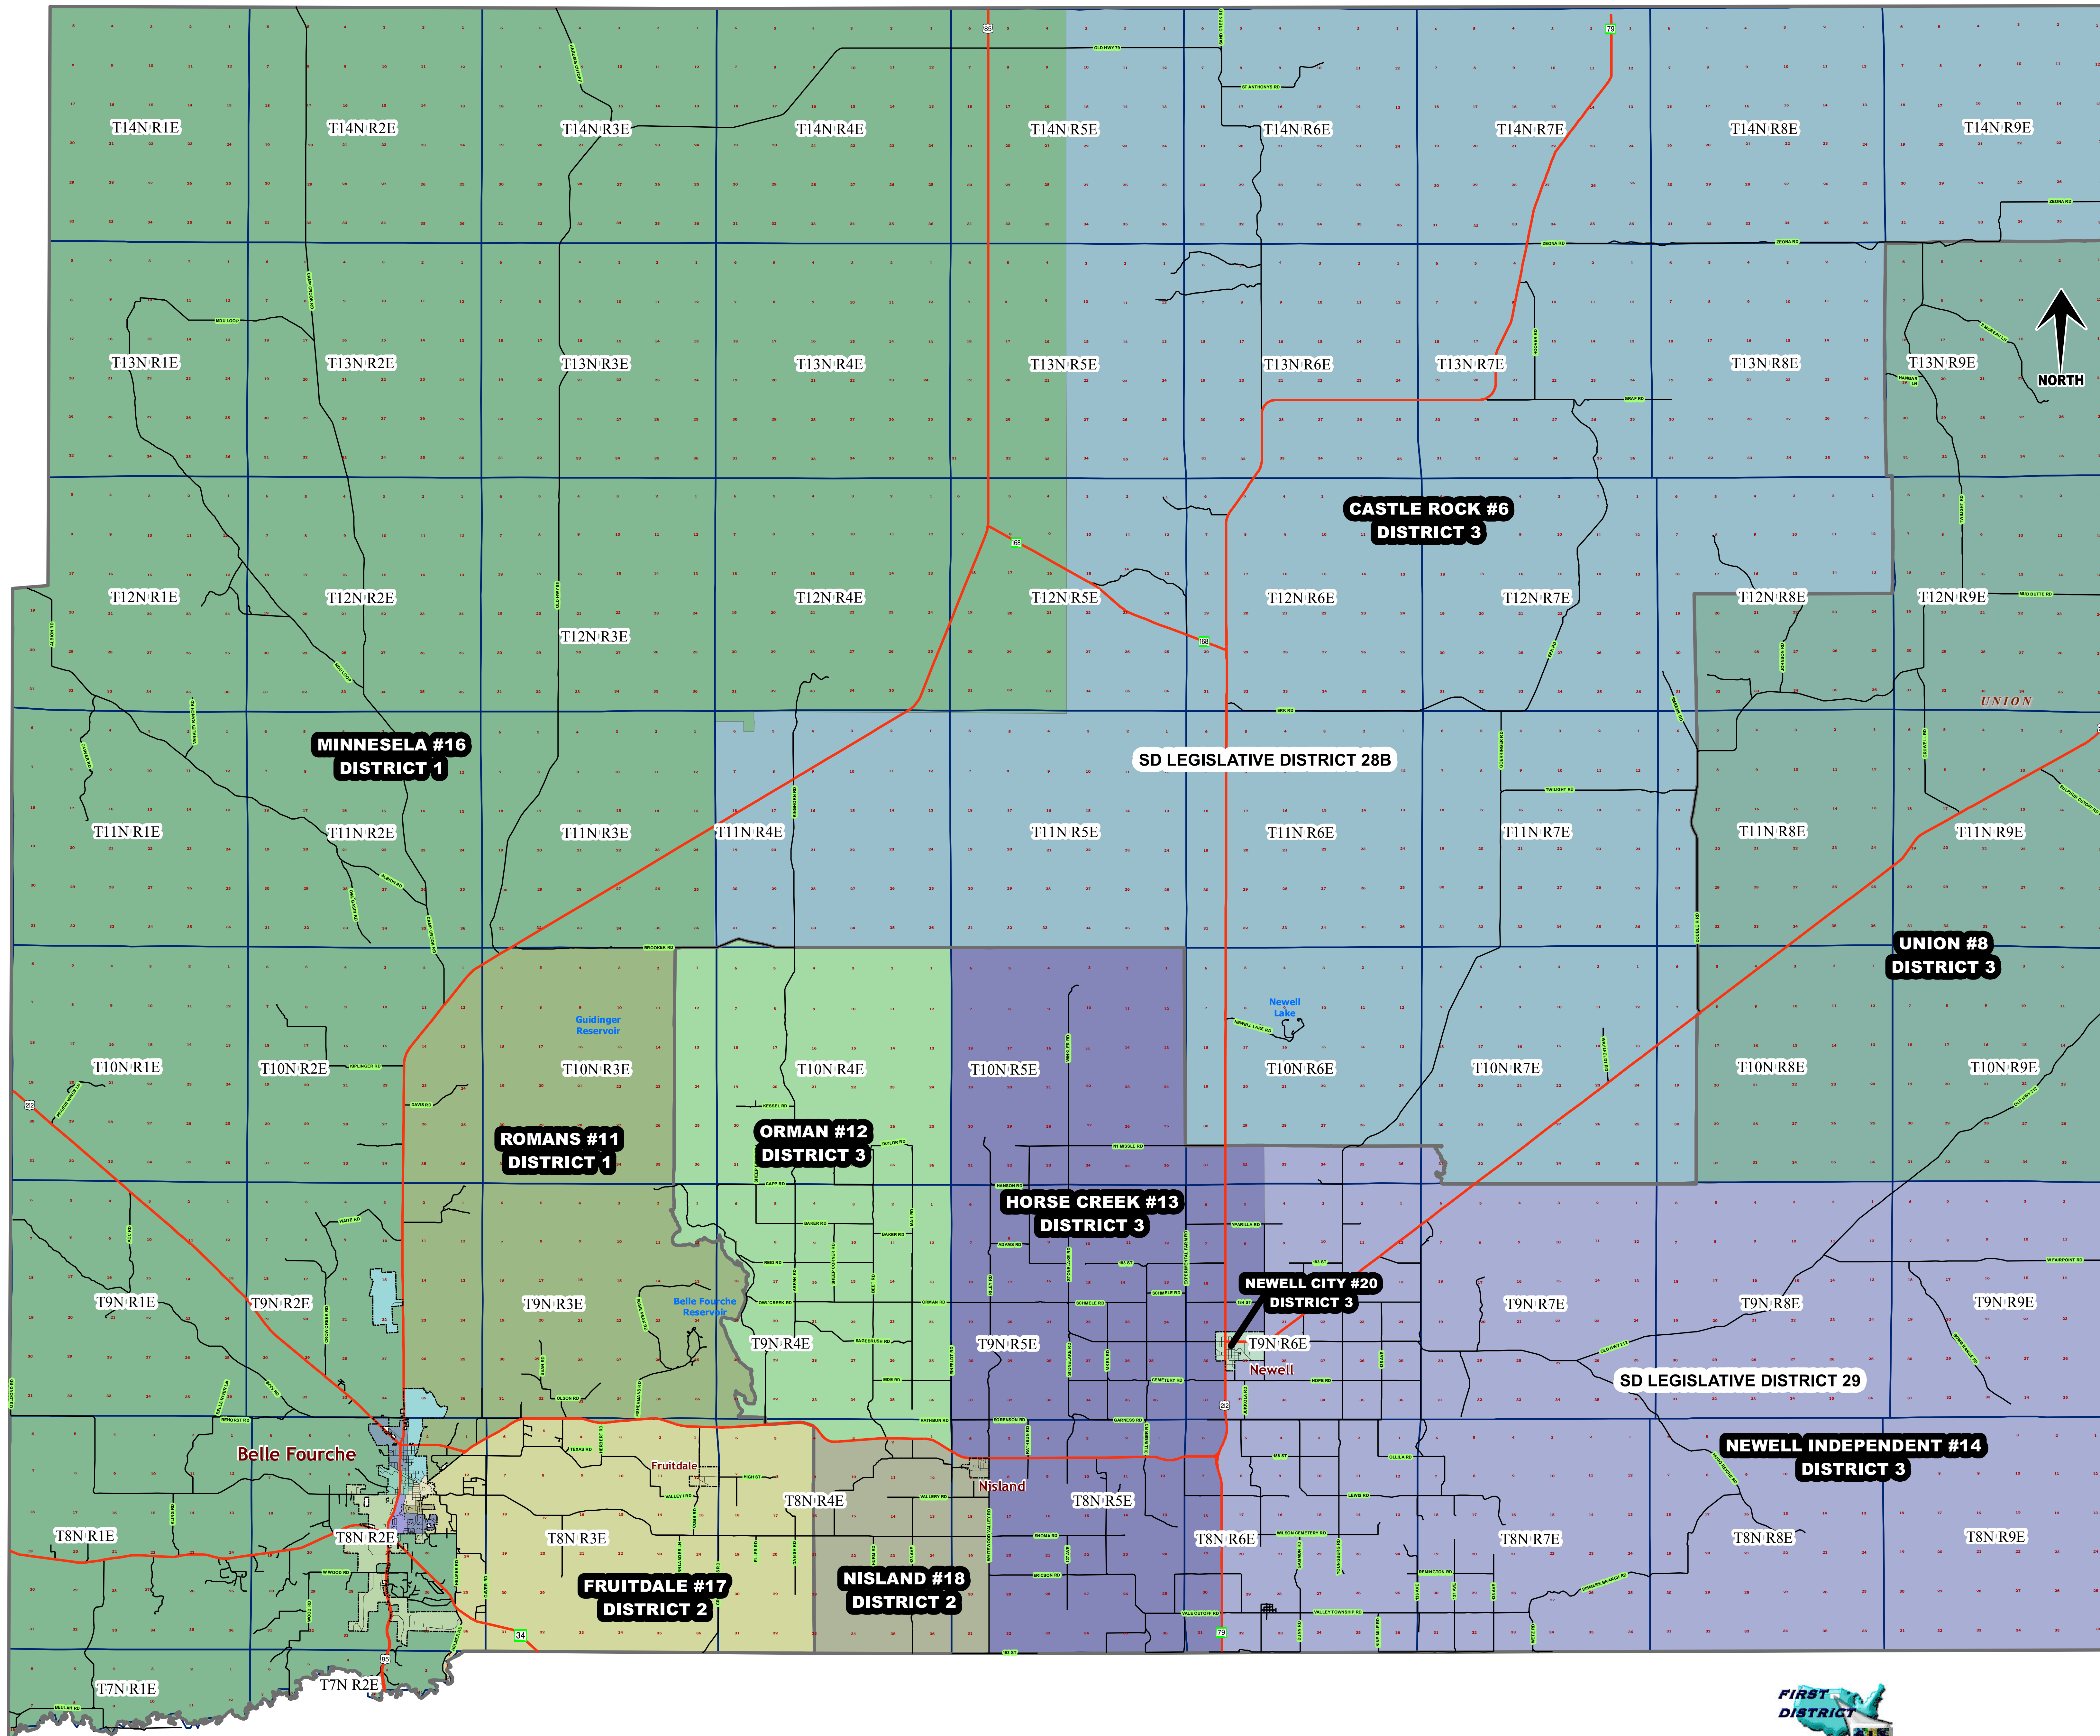

BUTTE COUNTY
South Dakota

Voting Precincts
2012

Scale
1:100,000
1 inch equals 1.58 miles

Legend

Precincts

- CASTLE ROCK #6
- FRUITDALE #17
- HORSE CREEK #13
- MINNESEELA #16
- NEWELL CITY #20
- NEWELL INDEPENDENT #14
- NISLAND #18
- ORMAN #12
- ROMANS #11
- UNION #8
- WARD 1 PRECINCT 21
- WARD 1 PRECINCT 22
- WARD 2 PRECINCT 23
- WARD 2 PRECINCT 24
- WARD 3 PRECINCT 25
- WARD 3 PRECINCT 26
- WARD 4 PRECINCT 27
- WARD 4 PRECINCT 28

Boundaries & Hydrology

- SD LEGISLATIVE DISTRICTS
- CITY LIMITS
- TOWNSHIPS
- SECTIONS
- LAKES

Transportation

- HIGHWAYS
- ROADS