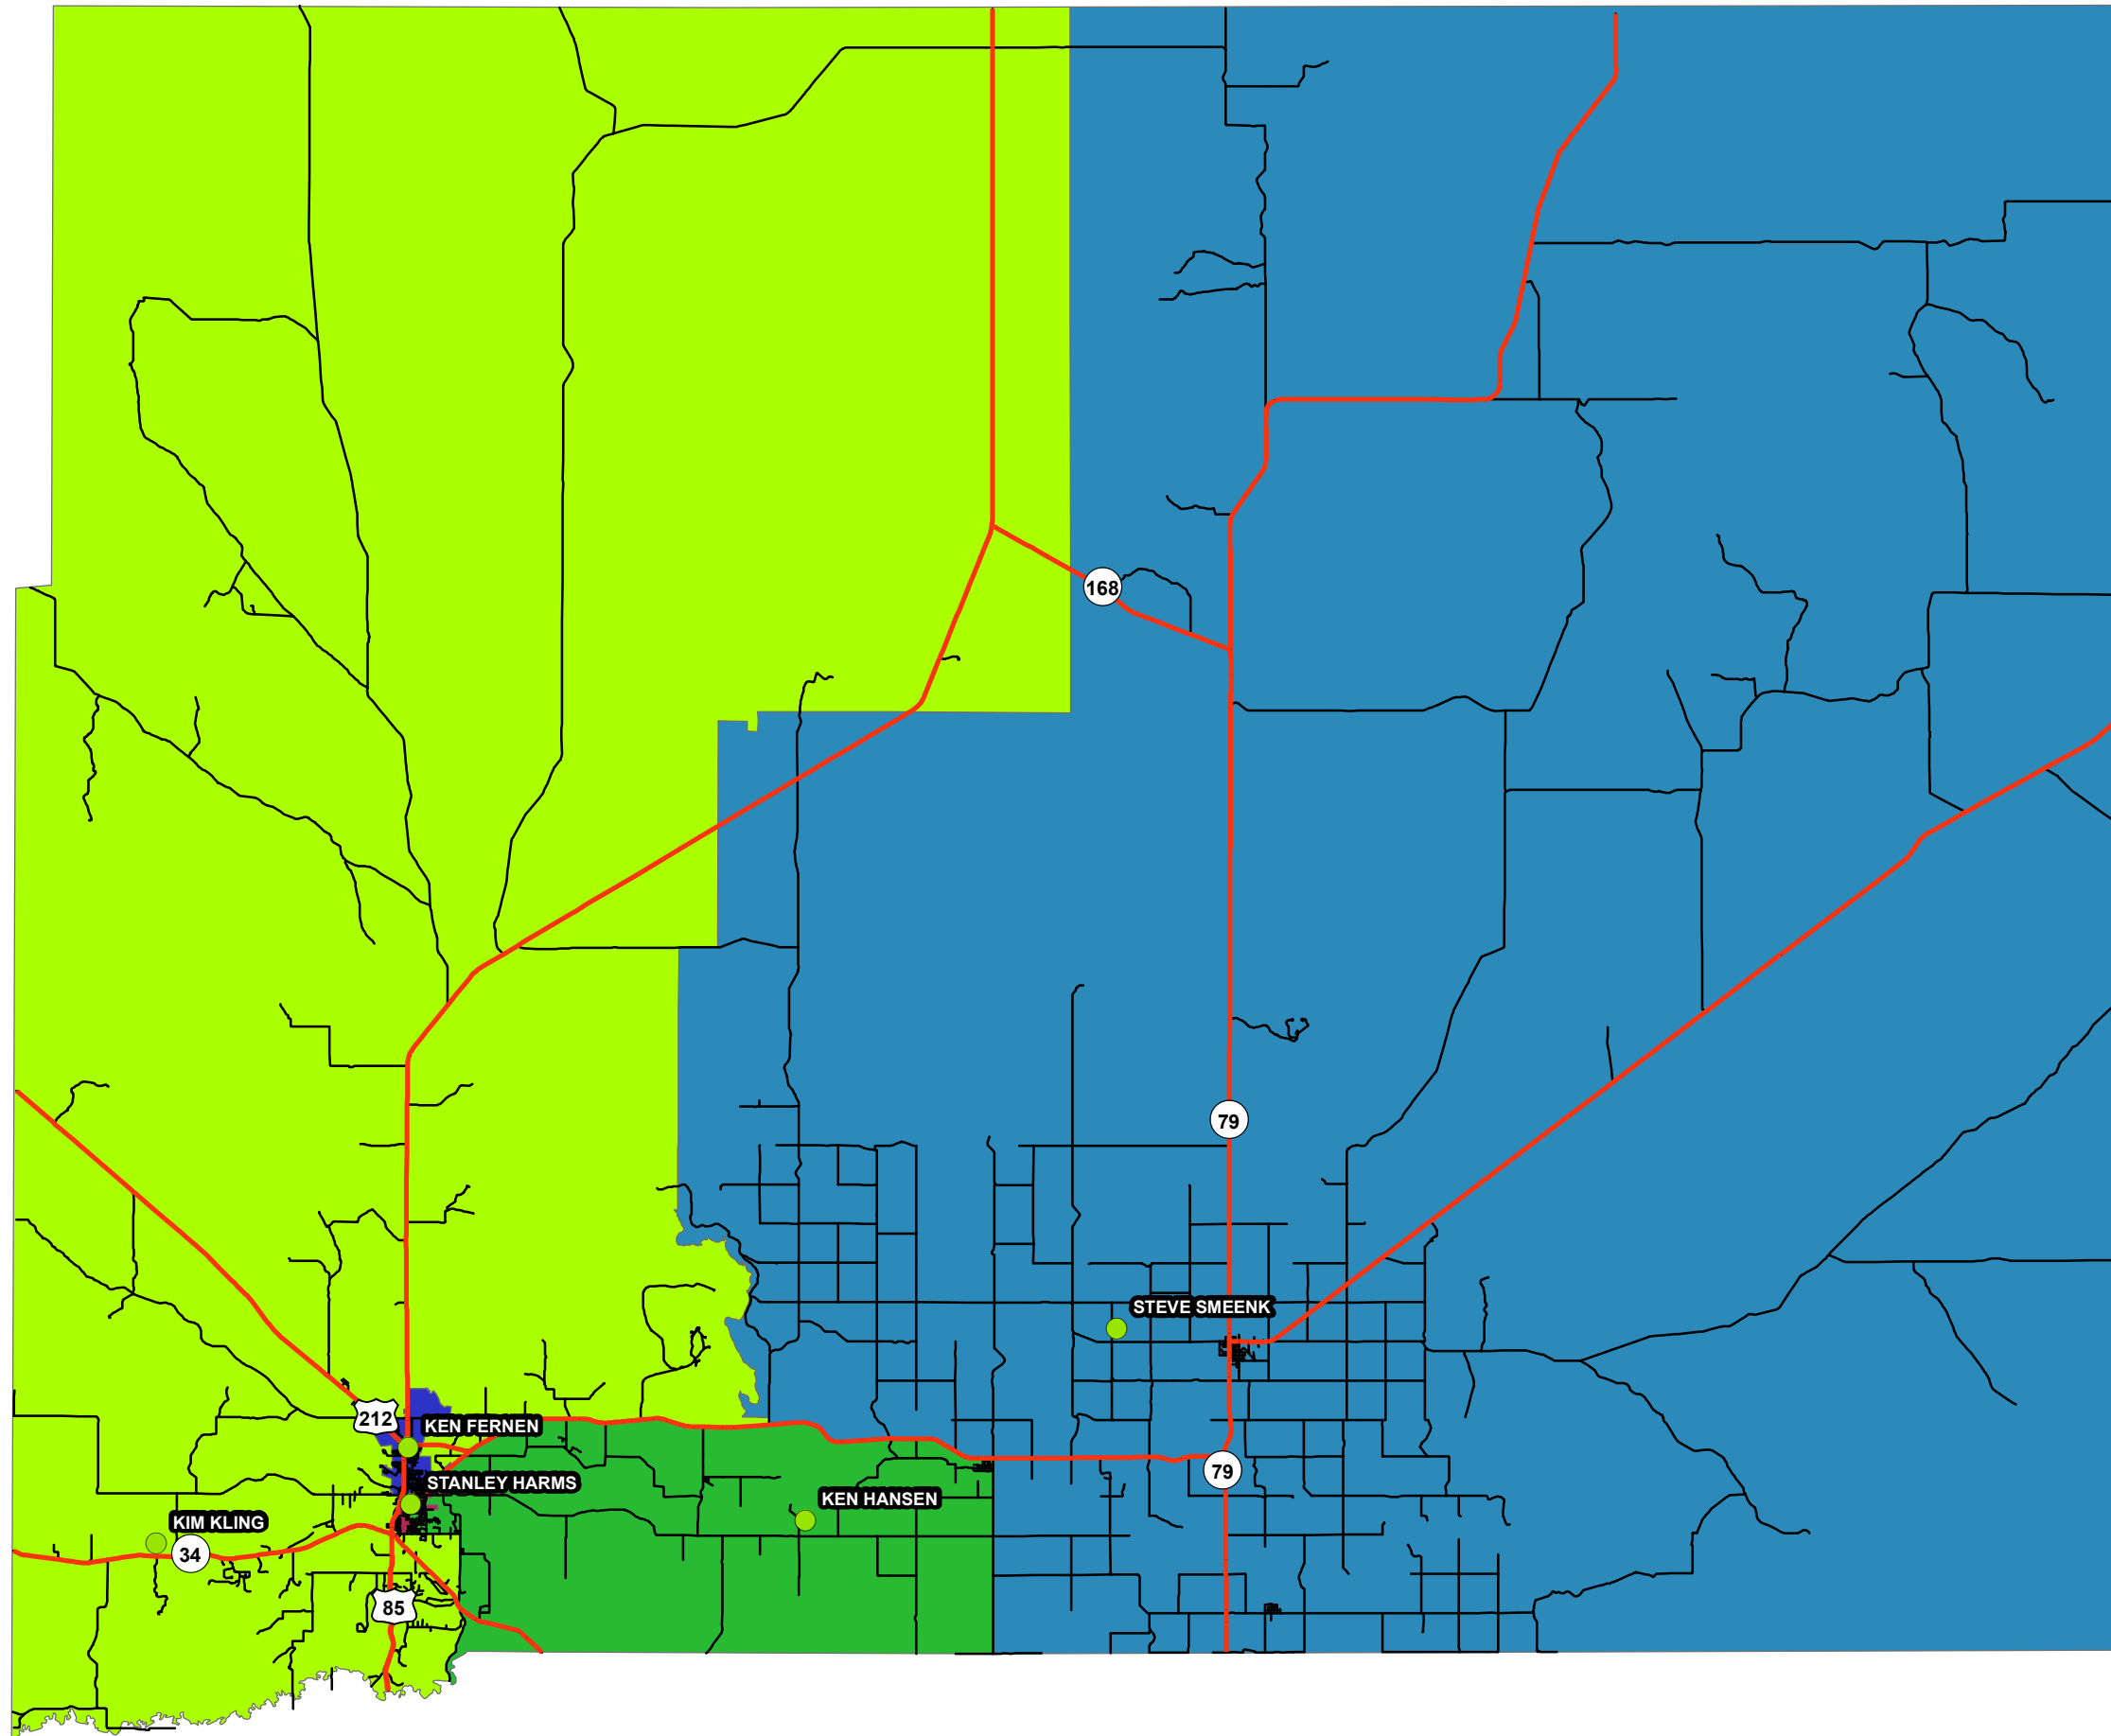

# BUTTE COUNTY SOUTH DAKOTA

## REDISTRICTING OPTION 5

### Commissioners

**Legend**

**Commission Districts Proposed**

**COMMISSIONER**

- KEN FERNEN
- KEN HANSEN
- KIM KLING
- STAN HARMS
- STEVE SMEENK

Proposed Districts				
January 30, 2012				
Commissioner	Optra I	Pop	Diff	Dev. %
Steve Smeenk	2,022	1,922	-100	4.95
Ken Hansen	2,022	2,035	13	0.64
Ken Fernen	2,022	2,024	2	0.10
Kim Kling	2,022	2,037	15	0.74
Stan Harms	2,022	2,092	70	3.46
	10,110	10,110	0	<b>9.90</b>
			<b>Low - % + High + %</b>	<b>8.41</b>

1 in = 5 miles